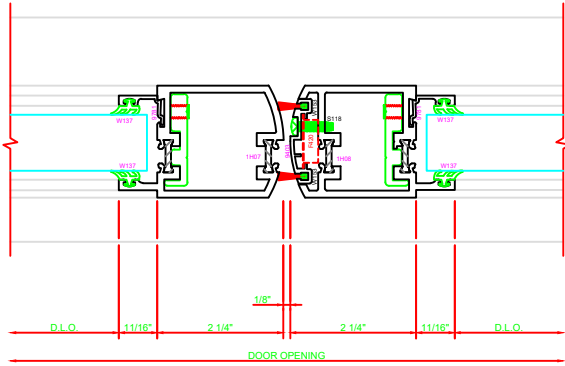

316	STILE
	S/A D202 FOR EFCO STANDARD ABH A160HD CONTINUOUS HINGE

ERASE NOTE  
STANDARD CONTINUOUS HINGE AND STILE

401	MEETING STILES
	D202

317	STILE
	S/A D202 FOR EFCO STANDARD ABH A160HD CONTINUOUS HINGE

ERASE NOTE  
STANDARD CONTINUOUS HINGE AND STILE